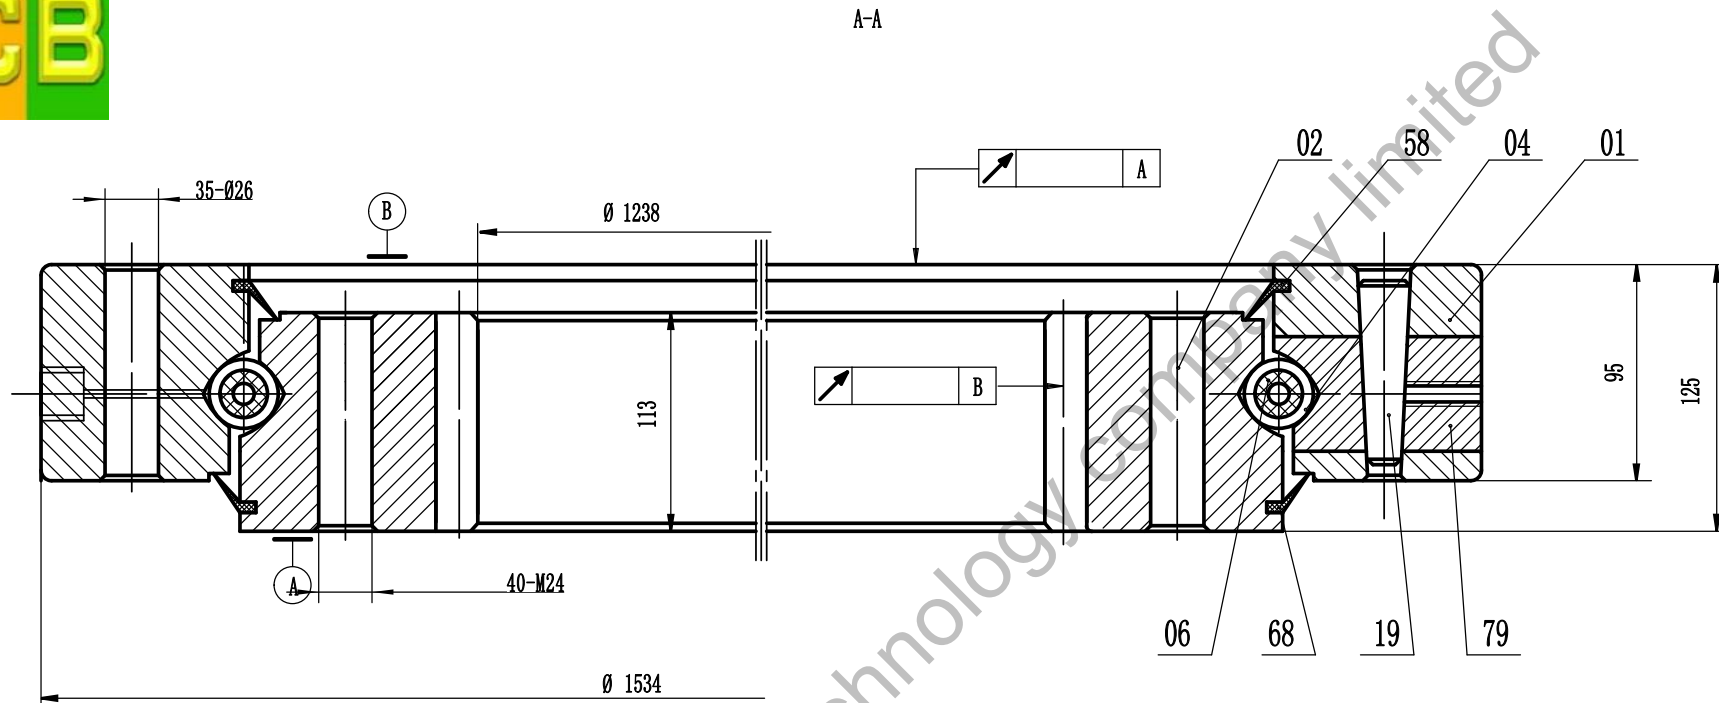

JCB

Remark:

1. Luoyang JCB Bearing Technology Co., Ltd is a design and manufacture Inc, we manufactured slewing bearing for all kinds of various brand excavator, specialize in industry of manufacturing slewing bearing for excavator more than 30 years.
2. This drawing is reference for user, if you need formal drawing, please contact with us to obtain the official drawing.

slewing bearing for yuchai excavator	YC400-8	
		Weight(kg)
	Luoyang JCB Bearing Technology Co., Ltd	